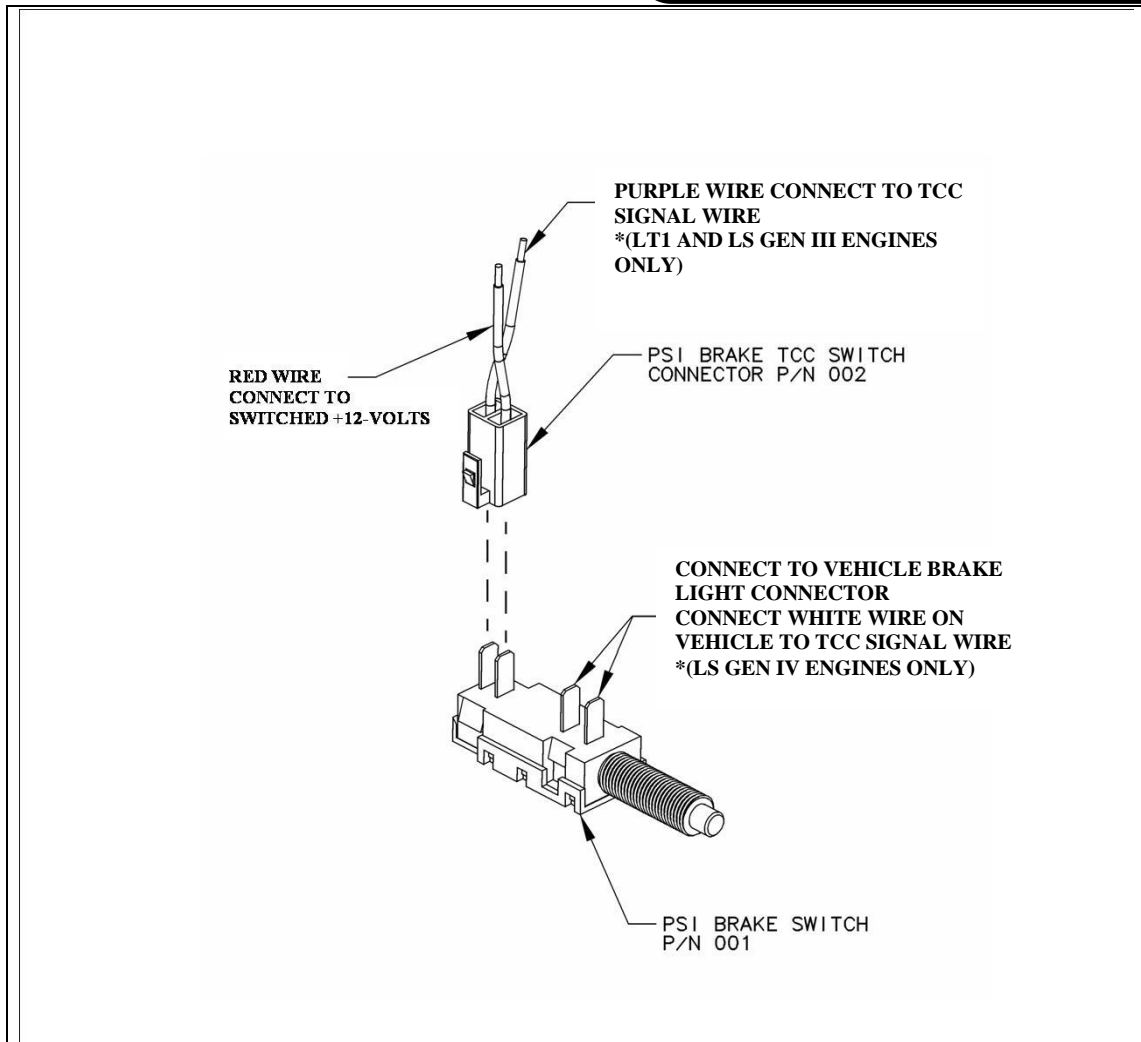

TCC BRAKE SWITCH KIT

KIT-1002

PERFORMANCE SYSTEMS INTEGRATION

170 Oberlin Ave N Suite 13 – Lakewood NJ – 08701-4548

Ph: 732-444-3277 Email: INFO@PSIConversion.com

www.PSIConversion.com

Manual P/N MAN-1009 REV A