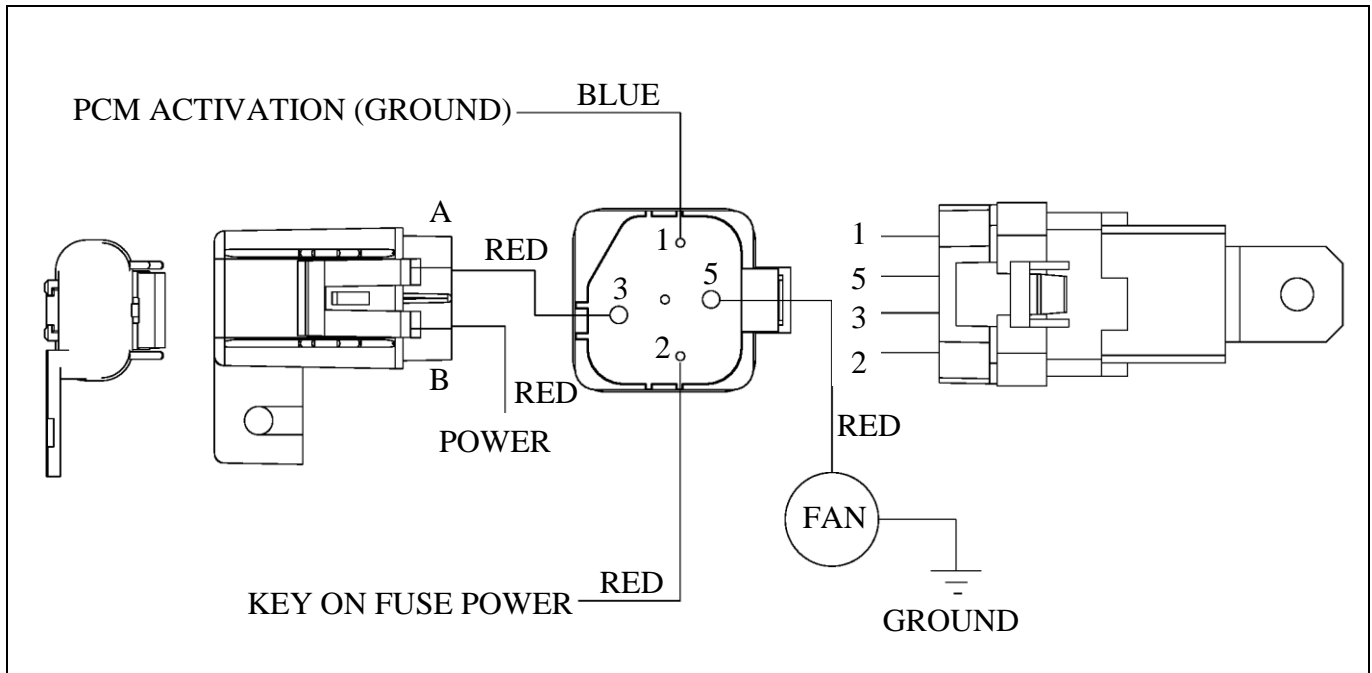

FAN CONTROL RELAY KIT (P/N KIT-1010)

PERFORMANCE SYSTEMS INTEGRATION

170 Oberlin Ave N Suite 13 – Lakewood NJ – 08701-4548

Ph: 732-444-3277 Email: INFO@PSIConversion.com

www.PSIConversion.com